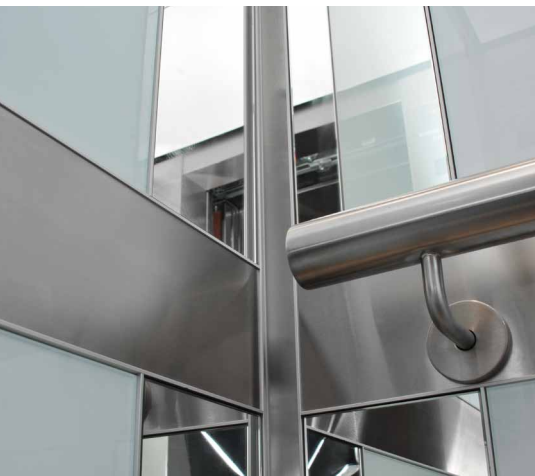

In-house Car Interior Design & Installation Services

Our Lift Car Interior Division provides a full design package servicing the lift, building and architectural industry as well as hotels, offices, hospitals and private homes etc. We carry out refurbishments and modernisations to existing lift cars, designed to your own specification or from our extensive range of materials.

All work is carried out to a very high standard with quality materials by our own craftsmen.

Remodelling your existing lift car interior can make all the difference to the confidence of passengers and the image of the property.