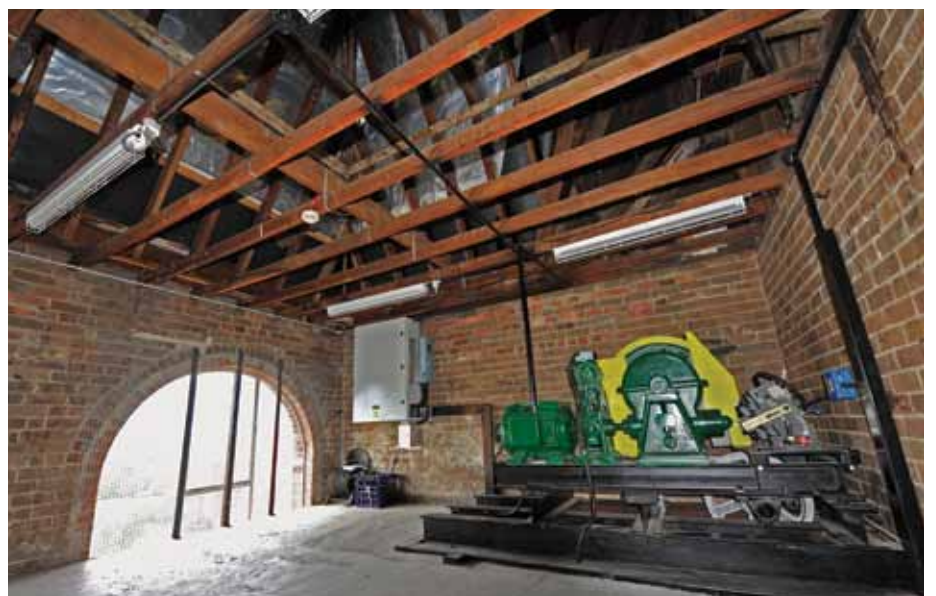

heritage

efficient
reliable
customised
support

ELECTRA LIFT CO.

Electra Lift is an Australian owned and operated elevator and escalator maintenance company located in Sydney. For over three decades we have provided a comprehensive range of services to a growing number of organisations in need of cost efficient lift maintenance, repairs and modernisations.

- Lift car restorations including French Polishing
- Custom made button panels
- Automation of existing equipment
- Consistent floor levels
- Smooth and reliable operation
- Regulations and compliance reflecting building design